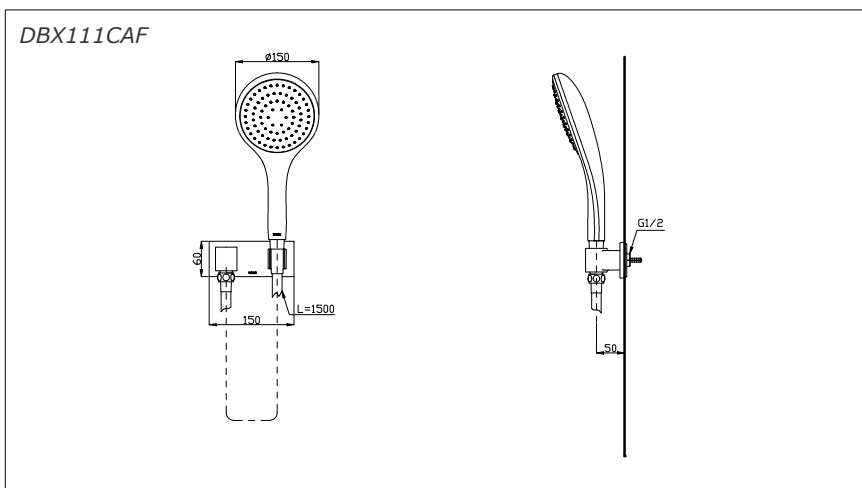

TOTO | SHOWER FITTINGS

Aerial Hand Shower Set

DBX111CAF
DBX111CAF1

Features

- Aerial Shower Technology
 - Aerated shower for water
 - Full coverage shower that uses less water.

Specifications

Finish : Nickel Chrome

TOTO
GREEN
CHALLENGE

Parts Description

- **DBX111CAF**
Aerial Hand Shower Set
Ø 150mm
Handshower : DM720CAVG
Shower hanger w/wall outlet : DBX111CAF
Flexible hose : DS103VG
- **DBX111CAF1**
Aerial Hand Shower Set
Ø 120mm
Handshower : DM720CA1VG
Shower hanger w/wall outlet : DBX111CAF1
Flexible hose : DS103VG

Please consult a TOTO representative for details

Flow Rate

DBX111CAF

Flow Rate

DBX111CAF1