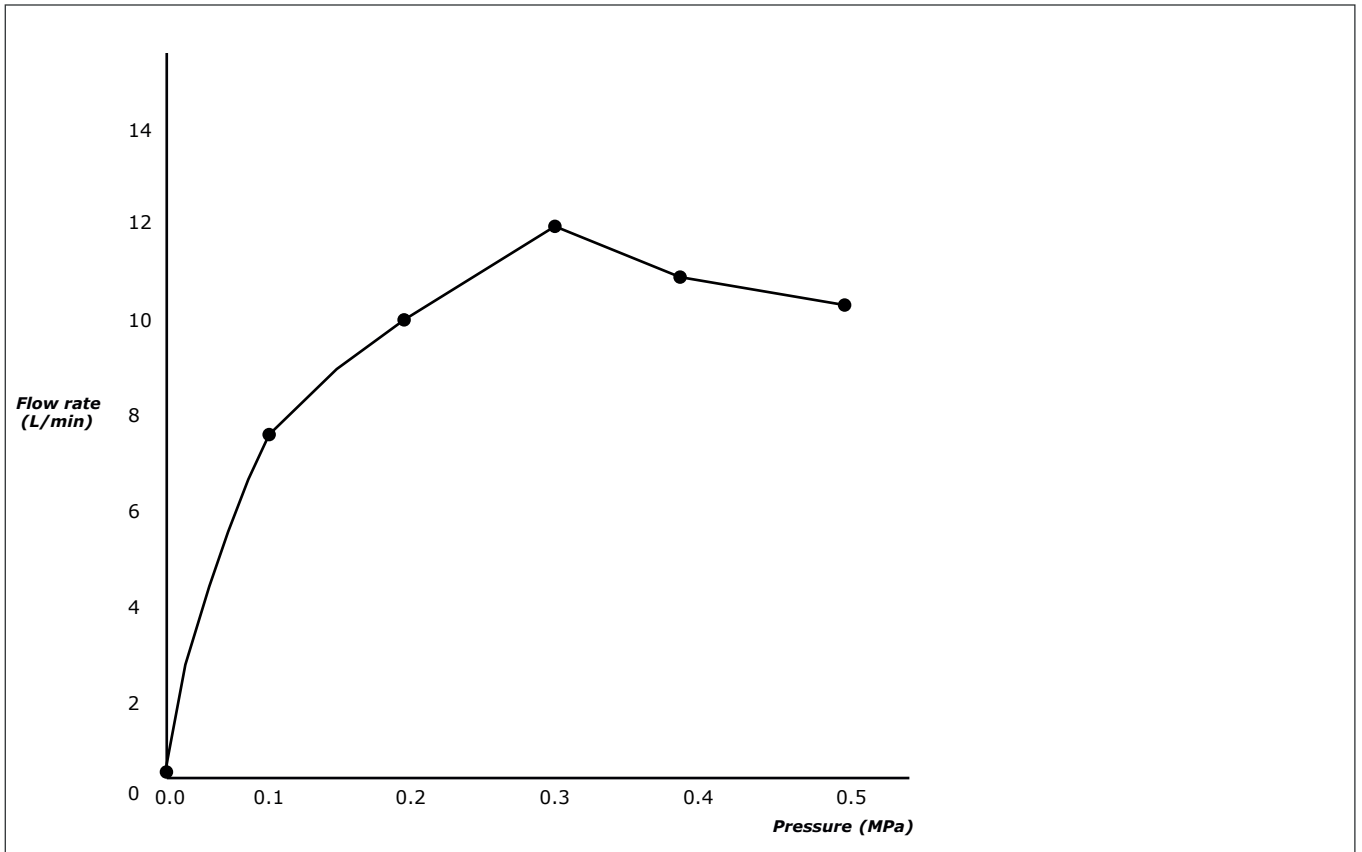

TOTO | SHOWER FITTINGS

Aerial Hand Shower Set

DBX111CAF
DBX111CAF1

Features

- Aerial Shower Technology
 - Aerated shower for water
 - Full coverage shower that uses less water.

Specifications

Finish : Nickel Chrome

TOTO
GREEN
CHALLENGE

Parts Description

- **DBX111CAF**
Aerial Hand Shower Set
Ø 150mm
Handshower : DM720CAVG
Shower hanger w/wall outlet : DBX111CAF
Flexible hose : DS103VG
- **DBX111CAF1**
Aerial Hand Shower Set
Ø 120mm
Handshower : DM720CA1VG
Shower hanger w/wall outlet : DBX111CAF1
Flexible hose : DS103VG

Please consult a TOTO representative for details

Flow Rate

DBX111CAF

Flow Rate

DBX111CAF1