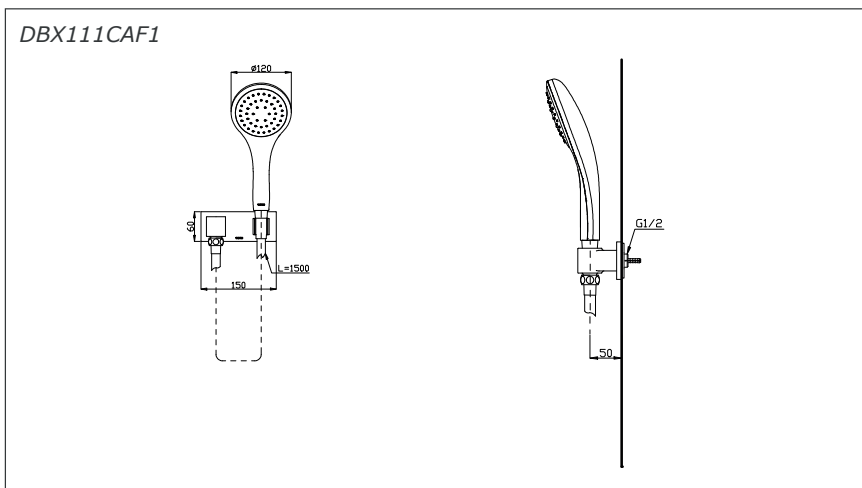

TOTO | SHOWER FITTINGS

Aerial Hand Shower Set

DBX111CAF
DBX111CAF1

Features

- Aerial Shower Technology
 - Aerated shower for water
 - Full coverage shower that uses less water.

Specifications

Finish : Nickel Chrome

TOTO
GREEN
CHALLENGE

Parts Description

- **DBX111CAF**
Aerial Hand Shower Set
Ø 150mm
Handshower : DM720CAVG
Shower hanger w/wall outlet : DBX111CAF
Flexible hose : DS103VG
- **DBX111CAF1**
Aerial Hand Shower Set
Ø 120mm
Handshower : DM720CA1VG
Shower hanger w/wall outlet : DBX111CAF1
Flexible hose : DS103VG

Please consult a TOTO representative for details

Flow Rate

DBX111CAF

Flow Rate

DBX111CAF1